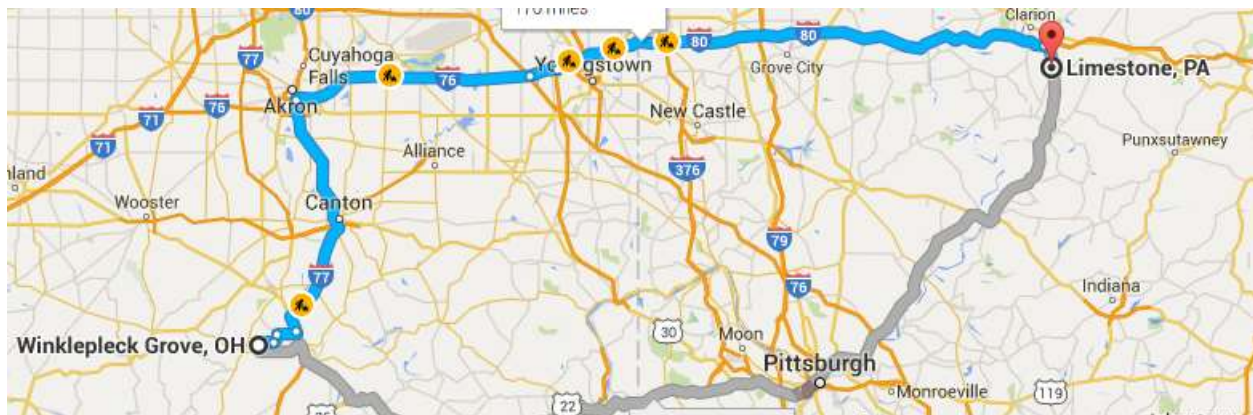

Link to Rally Coupon <http://region4.wbcci.net/files/2016/03/2016-Swiss-Rally-Coupon.pdf>

Link to Rally information <http://landolakesohio.wbcci.net/files/2015/11/Swiss-Rally-Article.pdf>

Link to Swiss festival Information <http://www.ohioswissfestival.com/index.html>

We will Rendezvous at the Penn- Woods Airstream Park in Limestone, PA for a departure to Sugar Creek on the Morning of 9/23. It is about 170 miles from Penn Woods to Sugar Creek, 3 to 4 hours at Caravan speeds

We will be joining up with the New York Finger lakes unit at Penn Woods. NYFL will be coming to Penn Woods following the NY State Rally at Angelica, NY.

To participate you will need to do three things.

1. Register for the rally, the coupon is attached to this newsletter.
2. Contact Ray Wagner the NYFL caravan leader and Glen Lipincott and let them know you are participating Ray will need your WBCCI number so that he may register you as part of the Caravan. Rwagner2722@outlook.com or phone Ray at (585) 334-0816and Glen at lippincottg@gmail.com
3. If you plan on staying at Penn Woods prior to the Caravan departure you will need to make reservations. The phone at Penn Woods is (814) 764-8963. Checkout there website at pennwood.org

Thanks

Hope to see you there

Fred